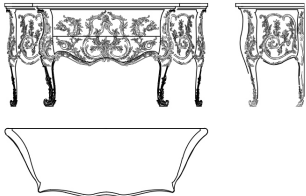

WALLACE

NEW COLLECTION

Chest of drawers with structure in wood with cast brass decorative elements. White lacquered finishing with patina and gold leaf details. Two drawers with inner cover in microfibre. Top in white Namibia Rhino marble.

L 184 D 62 H 95 cm

Pictures of products have an indicative value. The dimensions included in the technical description are approximate and subject to change (with a tolerance of +/- 2%). The company preserves the right to change the technical features of the products shown in this item without notice as a result of technical updates.
Copyright © ONIRO GROUP 2022.
All rights reserved