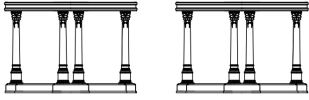

TOULOUSE

NEW COLLECTION

Entrance table with structure in wood veneered in frisé maple with gold leaf details. Columns in wood with white lacquered finishing with porcelain effect and metal details with gold finishing. Top in white Namibia Rhino marble.

H 82 D 120 cm