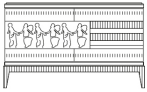

PORTLAND

CHESTS OF DRAWERS

Chest of drawers with structure in multilayer wood. Shaped elements in solid wood. Decorations in style of Wedgwood ceramic. White lacquered finishing with biscuit porcelain effect and matte and shiny gold leaf finishing. Top in white Statuario marble. Top in white Statuario marble.

L 144 D 55 H 90 cm