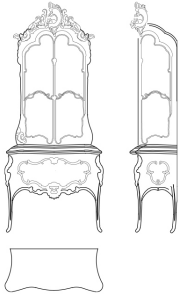

PALAIS ROYAL

NEW COLLECTION

Showcase with structure in wood with hand-carved decorative elements and white lacquered finishing with patina and gold leaf details.

Lower part with two drawers, with inner cover in microfiber.

Upper part in wood with two glass doors. Interior with glass shelves and back covered in antique mirror. Spot light.

L 119 D 52 H 279 cm