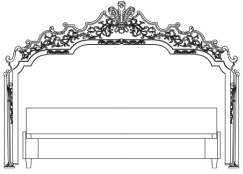

## BEDS

Bed with headboard in hand-carved beechwood with patinated gold finishing. Upholstery in silk satin fabric. Sommier covered in same fabric as headboard.

Wooden slat for mattress: 180x200 cm / 200x200 cm.

L 236 D 210 H 184 cm