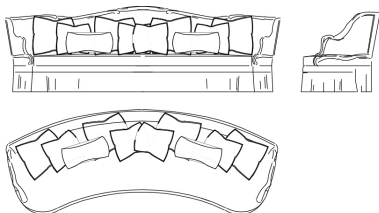

EGLANTINE

NEW COLLECTION

Sofa with structure in hand-carved wood with gold leaf finishing. Padding in foam. Upholstery in fabric.

N° 4 cushions 55x55 cm, n° 4 cushions 45x45 cm, n° 3 cushions 50x30 cm (n° 1 cushion with JC logo embroidery) included.

L 318 D 95 H 100 cm