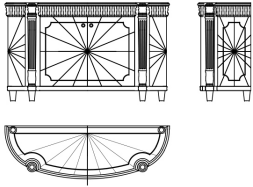

## NEW COLLECTION

Sideboard with hand-carved feet and details with gold leaf finishing.  
Structure in wood, with doors and top in wood veneered in ray-of-sunshine maple with brass insert. Interior with shelves in wood.

L 147 D 50 H 91 cm