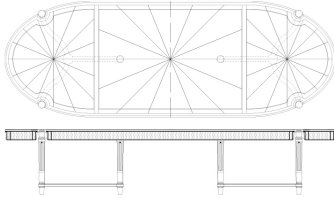

BOULEVARD

NEW COLLECTION

Dining table with structure in solid beechwood with hand-carved legs, lower cross and decorative frame. Top in wood veneered in ray-of-sunshine frisé maple with brass insert.

L 400 D 140 H 79 cm